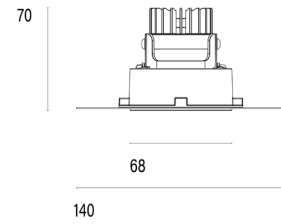

### Model

<b>Name</b>	Mono 060 Trimless Type 3
<b>Finish</b>	Structured White
<b>Area</b>	Indoor

### System

<b>Power (Luminaire)</b>	6.8W
<b>Power (System)</b>	8W
<b>Voltage</b>	240V-AC
<b>Optics</b>	Rotationally Symmetrical Direct 60°
<b>Colour Temperature</b>	3000°K
<b>Luminous Flux</b>	672lm
<b>TM30</b>	Rf95 Rg103
<b>CRI</b>	Ra98
<b>Lumen Maintenance</b>	L90 B10 50000hrs
<b>Chromacity</b>	<3 McAdam Step Ellipse
<b>Articulation</b>	Fixed
<b>Cut-Out</b>	Round 85mm x 100mm Depth
<b>Ingress Protection</b>	IP44
<b>Control Device</b>	Remote Fixed Output (Included)
<b>Class</b>	III